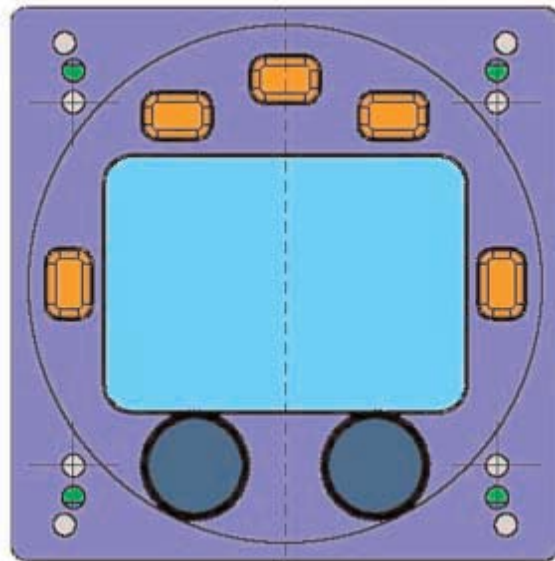

## XCOM VHF TRANSCEIVER Layout Drawings

Exploded View of the radio's assembly components

The three views of the XCOM 760

The face panel layout - showing the soft touch switches