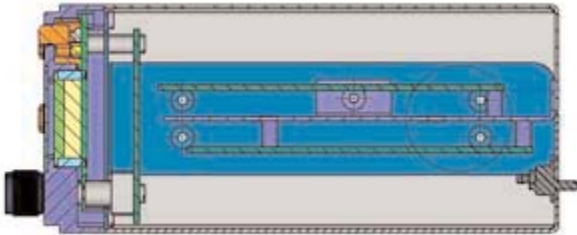

## XCOM VHF TRANSCEIVER Layout Drawings

Exploded View of the radio's assembly components

The three views of the XCOM 760

The face panel layout - showing the soft touch switches