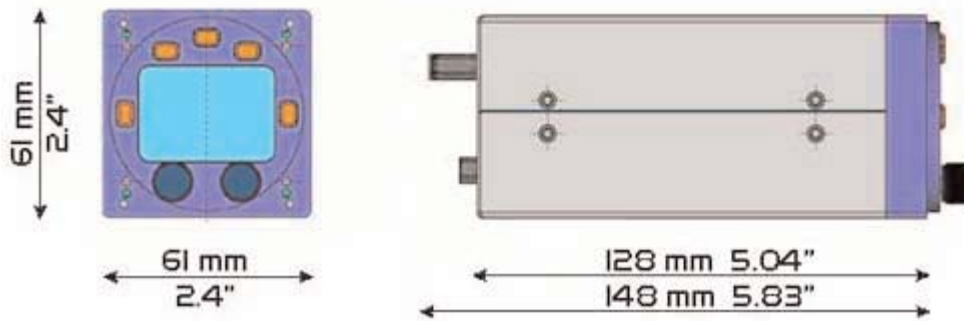

## XCOM VHF TRANSCEIVER Layout Drawings

Exploded View of the radio's assembly components

The three views of the XCOM 760

The face panel layout - showing the soft touch switches