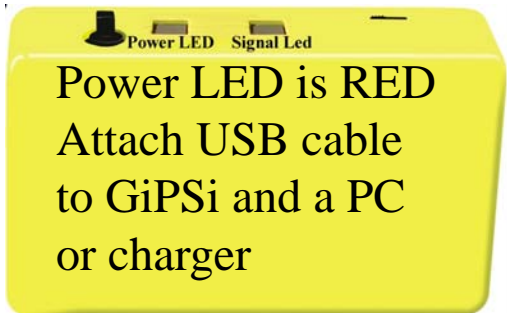

# GiPSi Quick Start

GiPSi + Carrying case  
2 Chargers-Wall/Lighter  
Audio Cable  
USB to mini USB cable  
Ear Bud  
2 Velcro Straps  
1 Double Sided Velcro Strip  
Manual

Slide Switch toward Joy Stick,  
wait 30 seconds  
Power Led Green, GiPSi is  
Ready to USE-Go to Page 2

15 minute charge will run for  
one hour. 5 hours for full charge  
Note: Power Led is always  
Green during charging.

Questions

Call 1-800-346-5186

or

Email: [support@gipsinavigation.com](mailto:support@gipsinavigation.com)