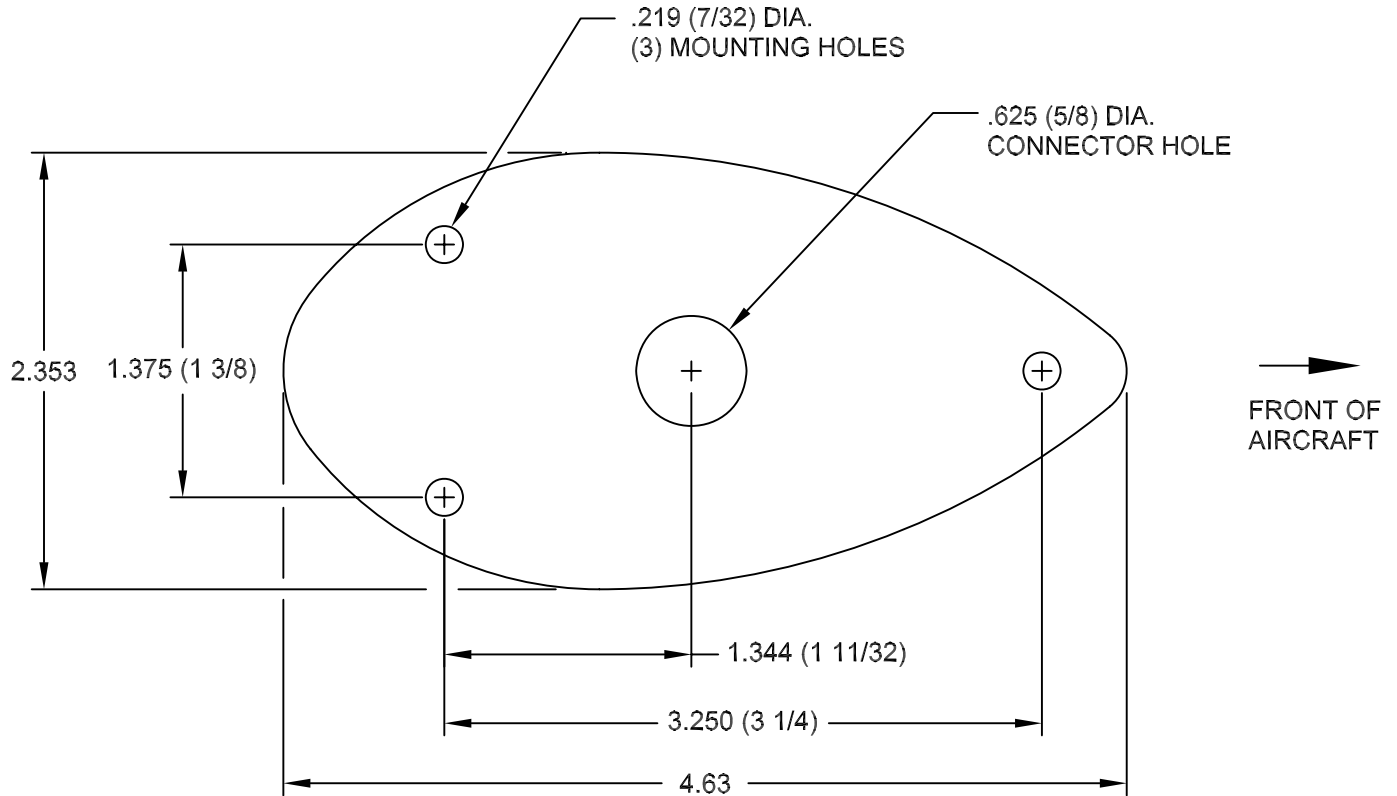

REVISED APRIL, 2009

AV-568

FOOTPRINT DRAWING

THIS IS NOT A TEMPLATE
DO NOT SCALE
ALL DIMENSIONS ARE IN INCHES

MOUNTING HARDWARE, MOUNTING PAD AND
BACK-UP PLATE ARE SUPPLIED WITH ANTENNA