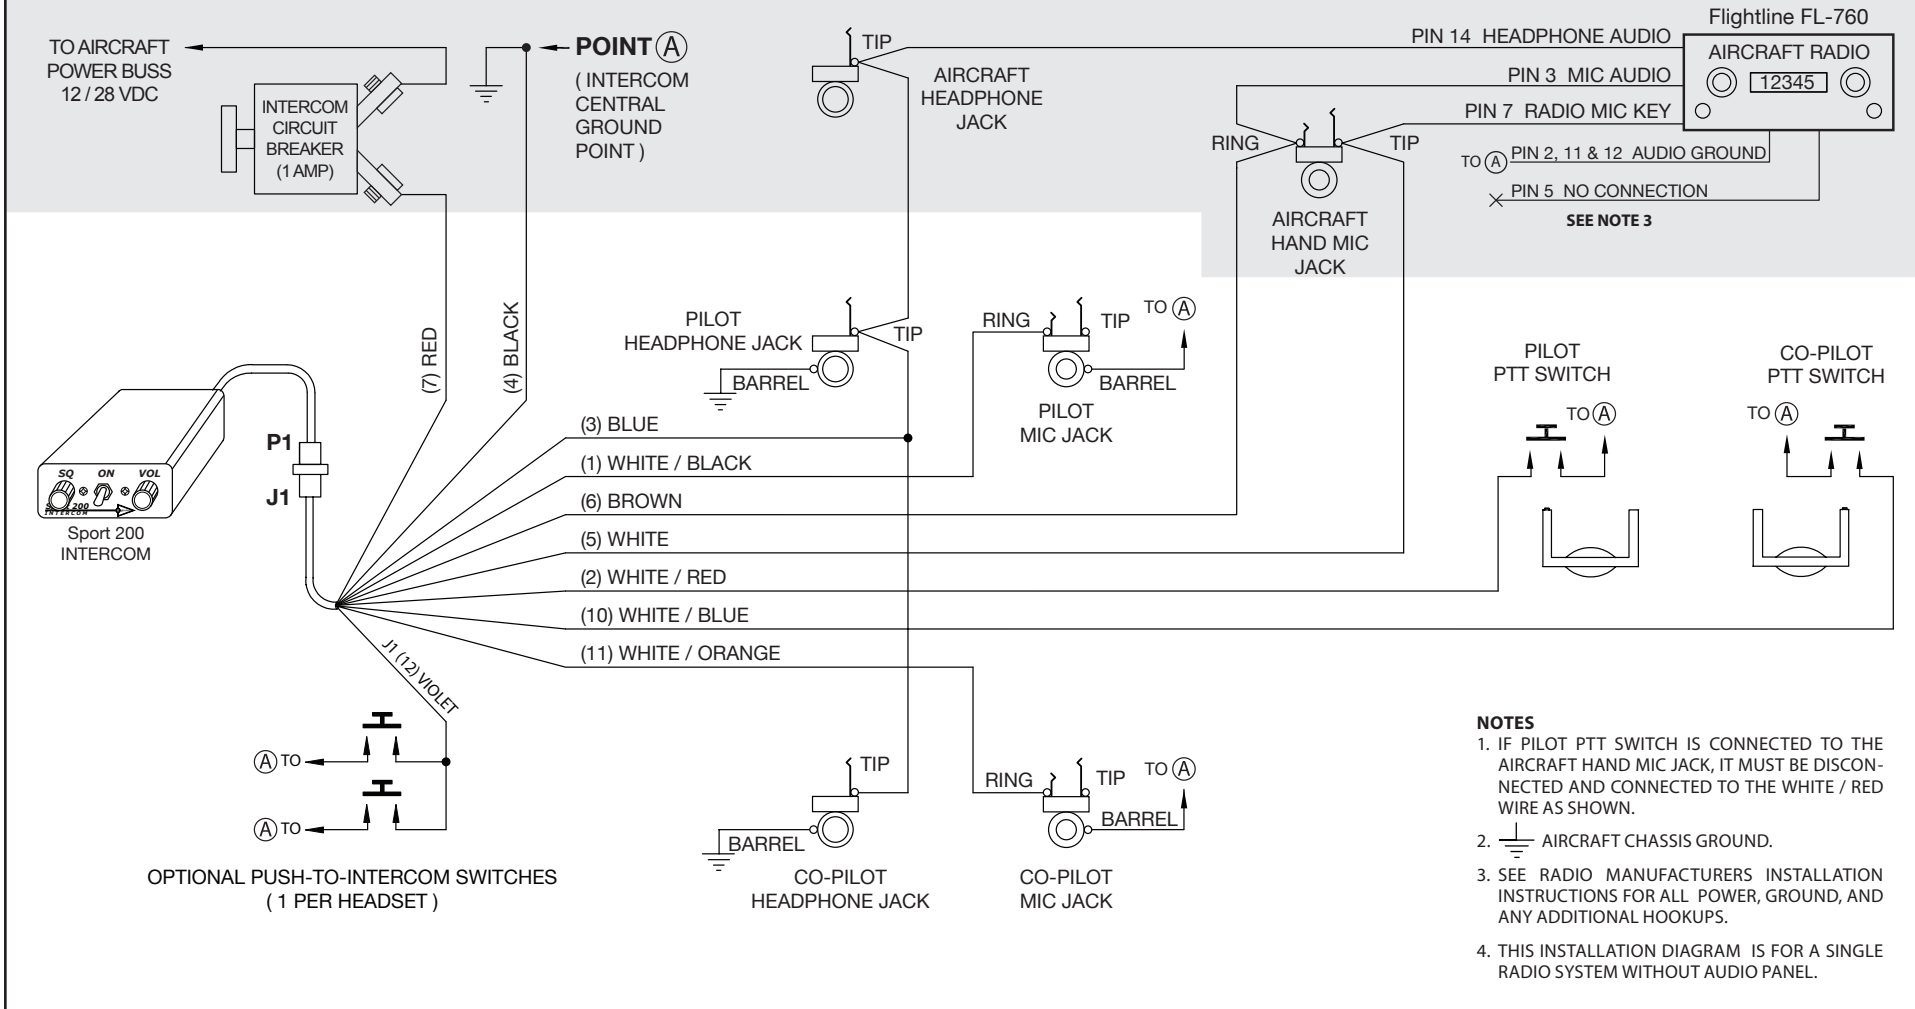

Figure 4

AIRCRAFT / INTERCOM INTERFACE AREA

Sport 200 – Flightline FL-760 Radio Installation Wiring Diagram