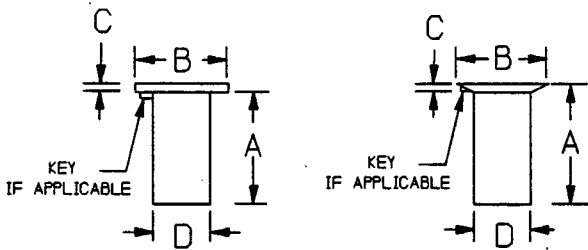

Blind Rivet Nuts

Rivnut Installation Tool

part numbers

C845-440
C845-632
C845-1032
C845-428

Top quality—all metal comes with hex key

Basic #
NAS1329, Protruding Flathead
NAS1330, Countersunk Head

Material
A- Aluminum
C- Corrosion Resistant Steel
H- Alloy Steel, Cadmium Plated
S- Carbon Steel, Cadmium Plated

NAS1329 A 06 K 75

Maximum Grip length
See chart for selection of this #

Thread Size
06- 6-32 threads
08- 8-32 threads
3 - 10-32 threads
4 - 1/4-28 threads

Design Details
K- Keyed with an open end
- - No key, open end
KB- Keyed with a closed end

A *, This dimension is ten to twenty percent longer for rivet nuts with closed ends.

Documents In this catalog for REFERENCE ONLY, not intended for design. Not guaranteed for accuracy.

CROSS REFERENCE CHART