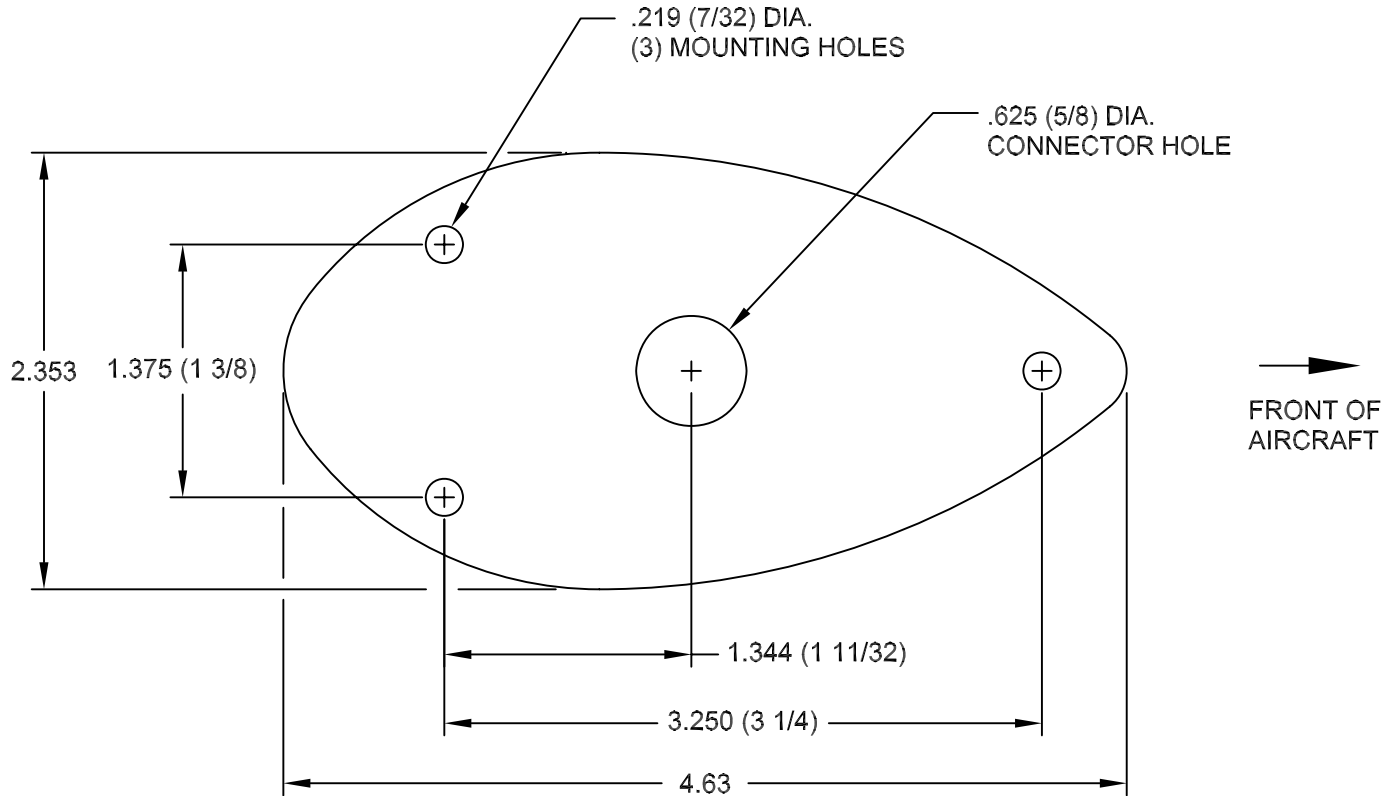

REVISED APRIL, 2009

AV-530

FOOTPRINT DRAWING

THIS IS NOT A TEMPLATE  
DO NOT SCALE  
ALL DIMENSIONS ARE IN INCHES

MOUNTING HARDWARE, MOUNTING PAD AND  
BACK-UP PLATE ARE SUPPLIED WITH ANTENNA