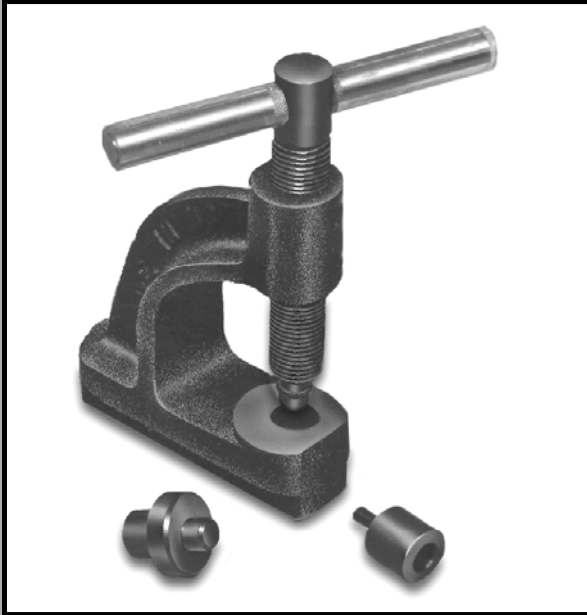

Brake Lining Installation Tool

RA-825 RIVET TOOL

- * **Complete with: Rivet Punch, Set, and Anvil for setting rivets.**
- * **More convenient and easier to use than most punch style tools.**
- * **Will not crack or distort brake linings.**
- * **Can be used in vise or hand held.**

**QUALITY MANUFACTURED TOOL
FOR INSTALLING MOST GENERAL
AVIATION STYLE BRAKE LININGS.
USE RAPCO RIVETS.**

RAPCO, inc.

REPLACEMENT AIRCRAFT PARTS CO.

445 Cardinal Lane
Hartland, Wisconsin 53029 U.S.A.
For a list of distributors, Please call
(262) 367-2292 Phone (262) 367-7158 Fax
www.rapco-rfs.com