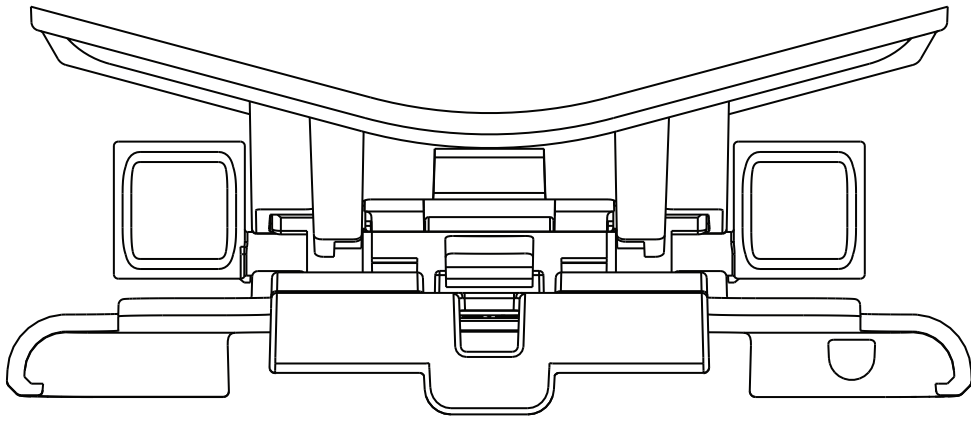

Not to scale